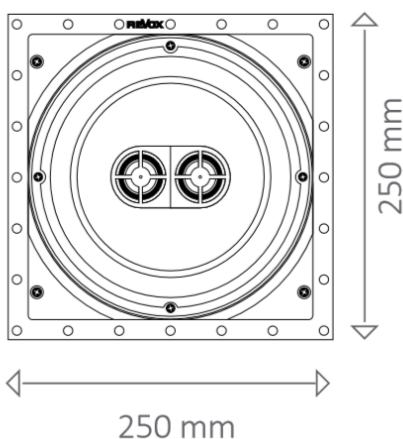

Revox speakers True studio sound quality

Revox Inwall I82 stereo

Excellent stereo sound in the tightest of spaces with only one speaker is a possibility with the Revox Inwall I82 stereo.

Thanks to the extremely slim 3 mm thick frame you will neither see nor guess the power hiding in the wall. But this only serves to increase the surprise when the speakers reveal what they truly have to offer.

Revox Inwall I82

Revox Inwall I82

Magnetic grill

Technical data:

Revox Inwall I82

Double 2 way speaker system

Outer dimensions	250 mm x 250 mm
Installation depth	95 mm
Cutout dimensions	222 mm x 222 mm
Weight	2,3 kg
Power rating	2 x 40 Watt
Music power handling capacity	2 x 60 Watt
Impedance	2 x 6 Ohm
Frequency response	32 Hz – 20 kHz* / 48 Hz – 20 kHz**
Efficiency (2.83 V/1 m)	97 dB
Woofer / Midrange	205 mm polypropylene (double voice coil)
Tweeter	2 x 25 mm aluminium dome

*within ceiling / **with Revox cabinet