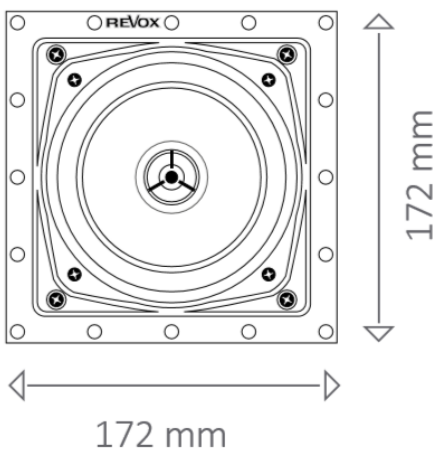

Revox speakers True studio sound quality

Revox Inwall I52

The Revox Inwall I52 speakers impress with excellent sound and an extremely slim design. Thanks to the 3 mm thick frame you will neither see nor guess the power hiding in the wall. But this only serves to increase the surprise when the speakers reveal what they truly have to offer.

Revox Inwall I52 without grill

Revox Inwall I52

Revox Inwall I52 without grill

Technical data:

Revox Inwall I52

2 way speaker system

Outer dimensions	172 mm x 172 mm
Installation depth	75 mm
Cutout dimensions	148 mm x 148 mm
Weight	1,2 kg
Power rating	50 Watt
Music power handling capacity	70 Watt
Impedance	6 Ohm
Frequency response	50 Hz – 20 kHz* / 60 Hz – 20 kHz**
Efficiency (2.83 V/1 m)	88 dB
Woofer / Midrange	130 mm polypropylene
Tweeter	12 mm polycarbonate dome