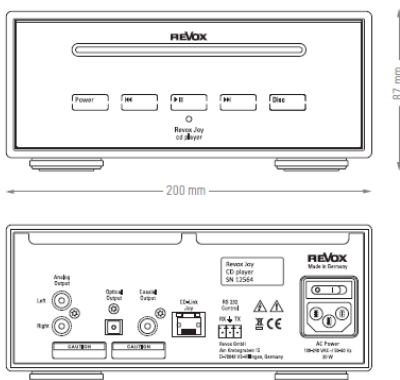

Revox

True studio sound quality

Revox Joy CD Player

Insert and enjoy – the CD has been the epitome of high quality and, in particular, convenient music enjoyment for more than three decades. Use the new Joy CD Player for the greatest ease. We've added a compact, stylish and technically sophisticated element to the Joy family especially for this medium. The CD player is connected to the CD link of the Joy Receiver with a single cable, after which you can operate it using the remote control or the Joy app for ultimate convenience.

Revox Joy CD Player white

Rear view

Detail

Joy CD Player with remote control

Technical data:

Revox Joy CD Player

Dimensions	H 87 mm x W 200 mm x D 322 mm (A further 50–60 mm have to be calculated in for cable and plugs)
Weight	3,05 kg
Power consumption	0,4 W (Standby) / 7,5 W ± 1,5 W (Operation)
Temperature range	+10 ... 40 °C
Supported format	CD-DA in according with RED-Book Standard
Control	IR RC5 Commands RS232 Control Revox CD Link
Main voltage	100–240 VAC~ / 50–60 Hz
Analogue output	RCA socket l/r - asymmetrical
Frequency range	5 Hz–20 kHz
THD + Noise	< 0,0019 %
Dynamic range	118 dB
DC-Offset	0,0005 Volt
SN ratio	> 110 dB at 1 kHz
Channel separation	> 97 dB at 1 kHz
Digital output	coaxial (1x) / optical (1x)
Frequency range	5 Hz–20 kHz
THD + Noise	< 0,0018 %
Data format	44,1 kHz / 16 bit