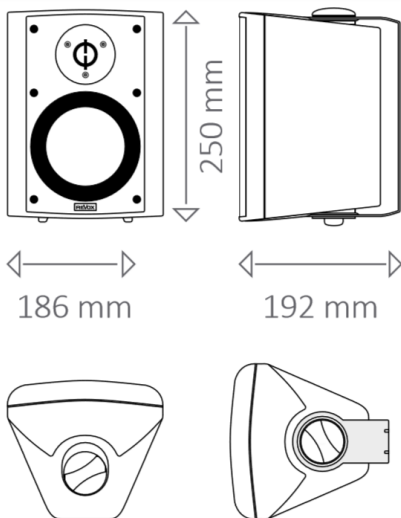

They come with a wall fixture for simple, flexible installation and can be tilted or turned as required.

Revox Outdoor I80

Revox Outdoor I80

Revox Outdoor I80

Outdoor I80 with wall control

Technical data:

Revox Outdoor I80

2 way speaker system

Outer dimensions	250 mm x 186 mm x 166 mm (with bracket 192 mm)
Weight	2,8 kg
Power rating	80 Watt
Music power handling capacity	110 Watt
Impedance	6 Ohm
Frequency response	52 Hz – 32 kHz
Efficiency (2.83 V/1 m)	87 dB
Woofer / Midrange	133 mm aluminium
Tweeter	21 mm aluminium dome