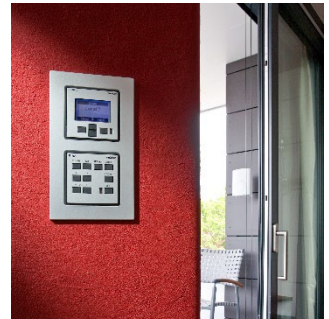

Revox speakers True studio sound quality

Revox Outdoor I80

You can enjoy the right music in the right quality and the right place with our Outdoor I80 speakers. These splash-proof loudspeakers were designed for the special requirements of outdoor use, making them the ideal source of sound for your balcony, patio or garden.

They come with a wall fixture for simple, flexible installation and can be tilted or turned as required.

Revox Outdoor I80

Revox Outdoor I80

Revox Outdoor I80

Outdoor I80 with wall control

Technical data:

Revox Outdoor I80

2 way speaker system

Outer dimensions	250 mm x 186 mm x 166 mm (with bracket 192 mm)
Weight	2,8 kg
Power rating	80 Watt
Music power handling capacity	110 Watt
Impedance	6 Ohm
Frequency response	52 Hz – 32 kHz
Efficiency (2.83 V/1 m)	87 dB
Woofer / Midrange	133 mm aluminium
Tweeter	21 mm aluminium dome