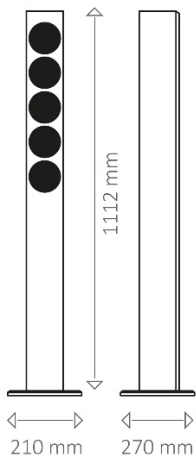

Color: black

Logo on black glass foot

Technical data:

Revox Elegance G120 - Limited Edition 75 Years

2,5 way, d'Appolito, bass reflex

B 104 (foot 210) x D 160 (foot 270) x H 1112 (foot 12) mm	
Weight	11,4 kg
Lacquered cabinet with real glass front	
Power rating	120 Watt
Music power handling capacity	150 Watt
Impedance	4 Ohm
Frequency response	40 Hz – 30 kHz
Efficiency (2.83 V/1 m)	88 dB
Woofer	2 x 90 mm, aluminium
Woofer / Midrange	2 x 90 mm, aluminium
Tweeter	30 mm fabric dome type