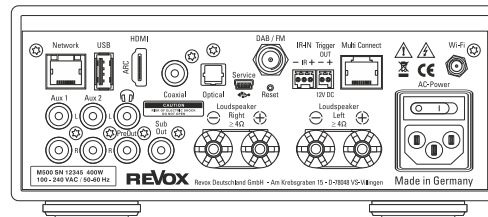

STUDIOMASTER M300

HighEnd audio system equipped with powerful, built-in amplifiers, DAB+, FM tuner, an OLED glass front display and multiple connection options and a wide range of audio sources. Playback options include Wi-Fi, LAN, Bluetooth and AirPlay 2. Music streaming with iRadio, Spotify, Tidal, Deezer and qobuz. HDMI and other ports connect with TVs, audio players or headphones. The unique Revox Multiuser concept enables individual listening options for several users in one room. The Multiroom solution builds on the modular approach to deliver the same versatility across different rooms.

Front view M300

Rear view M300

TECHNICAL DATA

STUDIOMASTER M300				
Order Number	black	1.565.003.20	Apple interface	AirPlay 2
	silver	1.565.003.00	Bluetooth	BT5.0 with apt-X, apt-X HD, AAC (+), MP3, SBC
	white	1.565.003.10	Multi Connect	1x RJ45 for other Revox Multi Connect devices
Colours housing	black, silver, white		Audio formats	AAC, ALAC, AIFF, FLAC, MP3 (cbr + vbr), OGGVorbis, WAV, MWA
Dimensions H x W x D (mm)	87 x 200 x 342		Playlist formats	ASX, M3U, M3U8, PLS, WPL
Weight (kg)	4.4		Supported media protocols	Audio network paths with SMB 2 protocol or higher
Power	2x 120 W (1 kHz/ 2% THD/ 2 Ω)		Music services	Spotify, TIDAL, deezer, qobuz
Power consumption	< 8 W deep standby		Radio	FM, DAB+, internet radio
	< 9.5 W standby			
	< 13 W normal operation with no signal			
Temperature range	+10 ... 40 °C		Display	Real glass front with integrated infrared (IR) receiver and OLED display, luminous white, 256x64 pixels, with 7 touch sensors
Damping factor	1200 at 8 Ω			
Harmonic distortion	0.005 % at 25 W and 4 Ω			
Analogue inputs	500 mV / 39 kΩ			
Digital inputs	1x optical, 1x coaxial, 16, 20, 24 bit PCM, SPDIF up to 192 kHz			
Subwoofer out	1 mono			
Pre Out	1 stereo analogue			