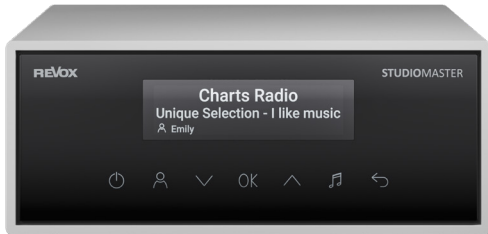

STUDIOMASTER M300

HighEnd audio system equipped with powerful, built-in amplifiers, DAB+, FM tuner, an OLED glass front display and multiple connection options and a wide range of audio sources. Playback options include Wi-Fi, LAN, Bluetooth and AirPlay 2. Music streaming with iRadio, Spotify, Tidal, Deezer and qobuz. HDMI and other ports connect with TVs, audio players or headphones. The unique Revox Multiuser concept enables individual listening options for several users in one room. The Multiroom solution builds on the modular approach to deliver the same versatility across different rooms.

Front view M300

Rear view M300

TECHNICAL DATA

STUDIOMASTER M300				
Order Number	black	1.565.003.20	Apple interface	AirPlay 2
	silver	1.565.003.00	Bluetooth	BT5.0 with apt-X, apt-X HD, AAC (+), MP3, SBC
	white	1.565.003.10	Multi Connect	1x RJ45 for other Revox Multi Connect devices
Colours housing	black, silver, white		Audio formats	AAC, ALAC, AIFF, FLAC, MP3 (cbr + vbr), OGGVorbis, WAV, MWA
Dimensions H x W x D (mm)	87 x 200 x 342		Playlist formats	ASX, M3U, M3U8, PLS, WPL
Weight (kg)	4.4		Supported media protocols	Audio network paths with SMB 2 protocol or higher
Power	2x 120 W (1 kHz/ 2% THD/ 2 Ω)		Music services	Spotify, TIDAL, deezer, qobuz
Power consumption	< 8 W deep standby		Radio	FM, DAB+, internet radio
	< 9.5 W standby			
	< 13 W normal operation with no signal			
Temperature range	+10 ... 40 °C		Display	Real glass front with integrated infrared (IR) receiver and OLED display, luminous white, 256x64 pixels, with 7 touch sensors
Damping factor	1200 at 8 Ω			
Harmonic distortion	0.005 % at 25 W and 4 Ω			
Analogue inputs	500 mV / 39 kΩ			
Digital inputs	1x optical, 1x coaxial, 16, 20, 24 bit PCM, SPDIF up to 192 kHz			
Subwoofer out	1 mono			
Pre Out	1 stereo analogue			