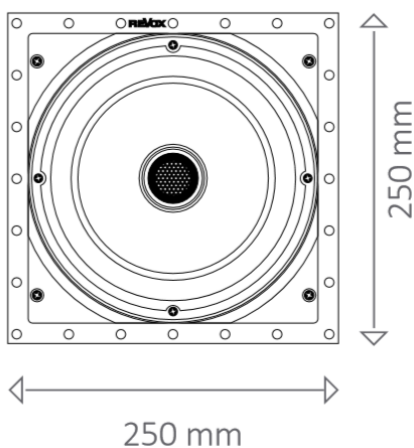

#### 2 way speaker system

Outer dimensions	250 mm x 250 mm
Installation depth	95 mm
Cutout dimensions	222 mm x 222 mm
Weight	2,1 kg
Power rating	80 Watt
Music power handling capacity	110 Watt
Impedance	6 Ohm
Frequency response	32 Hz – 20 kHz* / 48 Hz – 20 kHz**
Efficiency (2.83 V/1 m)	90 dB
Woofer / Midrange	205 mm polypropylene
Tweeter	25 mm aluminium dome