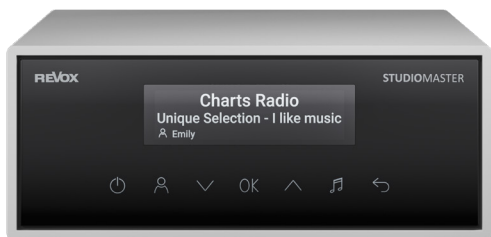

STUDIOMASTER M500

HighEnd audio system equipped with powerful, built-in amplifiers, DAB+, FM tuner, an OLED glass front display and multiple connection options and a wide range of audio sources. Playback options include Wi-Fi, LAN, Bluetooth and AirPlay 2. Music streaming with iRadio, Spotify, Tidal, Deezer and qobuz. HDMI and other ports connect with TVs, audio players or headphones. The unique Revox Multiuser concept enables individual listening options for several users in one room. The Multiroom solution builds on the modular approach to deliver the same versatility across different rooms.

Front view M500

Rear view M500

TECHNICAL DATA

STUDIOMASTER M500				
Order Number	black	1.565.005.20	Apple interface	AirPlay 2
	silver	1.565.005.00	Bluetooth	BT5.0 with apt-X, apt-X HD, AAC (+), MP3, SBC
	white	1.565.005.10	Multi Connect	1x RJ45 for other Revox Multi Connect devices
Colours housing	black, silver, white		Audio formats	AAC, ALAC, AIFF, FLAC, MP3 (cbr + vbr), OGGVorbis, WAV, MWA
Dimensions H x W x D (mm)	87 x 200 x 342		Playlist formats	ASX, M3U, M3U8, PLS, WPL
Weight (kg)	4.4		Supported media protocols	Audio network paths with SMB 2 protocol or higher
Power	2x 140 W (1 kHz/ 2% THD/ 3 Ω)		Music services	Spotify, TIDAL, deezer, qobuz
	2x 120 W (1 kHz/ 2% THD/ 4 Ω)		Radio	FM, DAB+, internet radio
	2x 60 W (1 kHz/ 2% THD/ 8 Ω)		Display	Real glass front with integrated infrared (IR) receiver and OLED display, luminous white, 256x64 pixels, with 7 touch sensors
Power consumption	0 W off position of mains switch < 8 W Standby < 13 W normal operation with no signal			
Temperature range	+10 ... 40 °C			
Damping factor	1200 at 8 Ω			
Harmonic distortion	0.005 % at 25 W and 4 Ω			
Analogue inputs	700 mV / 39 kΩ (for full scale)			
Digital inputs	1x optical, 1x coaxial, 16, 20, 24 bit PCM, SPDIF up to 192 kHz			
USB	USB-A, 5-Volt, max. 500 mA			
Subwoofer out	1 mono			
Pre Out	1 stereo analogue			