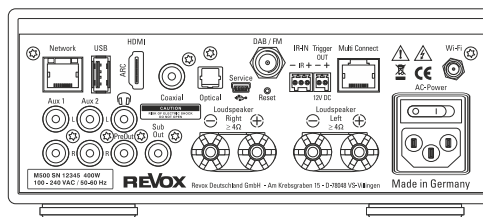

STUDIOMASTER M500

HighEnd audio system equipped with powerful, built-in amplifiers, DAB+, FM tuner, an OLED glass front display and multiple connection options and a wide range of audio sources. Playback options include Wi-Fi, LAN, Bluetooth and AirPlay 2. Music streaming with iRadio, Spotify, Tidal, Deezer and qobuz. HDMI and other ports connect with TVs, audio players or headphones. The unique Revox Multiuser concept enables individual listening options for several users in one room. The Multiroom solution builds on the modular approach to deliver the same versatility across different rooms.

Front view M500

Rear view M500

TECHNICAL DATA

STUDIOMASTER M500				
Order Number	black	1.565.005.20	Apple interface	AirPlay 2
	silver	1.565.005.00	Bluetooth	BT5.0 with apt-X, apt-X HD, AAC (+), MP3, SBC
	white	1.565.005.10	Multi Connect	1x RJ45 for other Revox Multi Connect devices
Colours housing	black, silver, white		Audio formats	AAC, ALAC, AIFF, FLAC, MP3 (cbr + vbr), OGGVorbis, WAV, MWA
Dimensions H x W x D (mm)	87 x 200 x 342		Playlist formats	ASX, M3U, M3U8, PLS, WPL
Weight (kg)	4.4		Supported media protocols	Audio network paths with SMB 2 protocol or higher
Power	2x 140 W (1 kHz/ 2% THD/ 3 Ω)		Music services	Spotify, TIDAL, deezer, qobuz
	2x 120 W (1 kHz/ 2% THD/ 4 Ω)		Radio	FM, DAB+, internet radio
	2x 60 W (1 kHz/ 2% THD/ 8 Ω)		Display	Real glass front with integrated infrared (IR) receiver and OLED display, luminous white, 256x64 pixels, with 7 touch sensors
Power consumption	0 W off position of mains switch < 8 W Standby < 13 W normal operation with no signal			
Temperature range	+10 ... 40 °C			
Damping factor	1200 at 8 Ω			
Harmonic distortion	0.005 % at 25 W and 4 Ω			
Analogue inputs	700 mV / 39 kΩ (for full scale)			
Digital inputs	1x optical, 1x coaxial, 16, 20, 24 bit PCM, SPDIF up to 192 kHz			
USB	USB-A, 5-Volt, max. 500 mA			
Subwoofer out	1 mono			
Pre Out	1 stereo analogue			