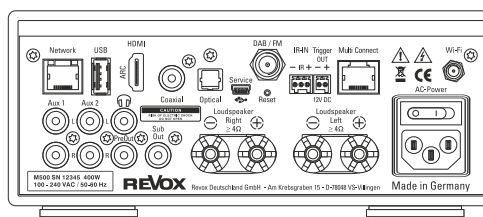

STUDIOMASTER M500

HighEnd audio system equipped with powerful, built-in amplifiers, DAB+, FM tuner, an OLED glass front display and multiple connection options and a wide range of audio sources. Playback options include Wi-Fi, LAN, Bluetooth and AirPlay 2. Music streaming with iRadio, Spotify, Tidal, Deezer and qobuz. HDMI and other ports connect with TVs, audio players or headphones. The unique Revox Multiuser concept enables individual listening options for several users in one room. The Multiroom solution builds on the modular approach to deliver the same versatility across different rooms.

Front view M500

Rear view M500

TECHNICAL DATA

STUDIOMASTER M500	
Order Number	black 1.565.005.20
	silver 1.565.005.00
	white 1.565.005.10
Colours housing	black, silver, white
Dimensions H x W x D (mm)	87 x 200 x 342
Weight (kg)	4.4
Power	2x 180 W (1 kHz/ 2% THD/ 2 Ω)
	2x 120 W (1 kHz/ 2% THD/ 4 Ω)
	2x 61 W (1 kHz/ 2% THD/ 8 Ω)
Power consumption	< 8 W deep standby
	< 9.5 W standby
	< 13 W normal operation with no signal
Temperature range	+10 ... 40 °C
Damping factor	1200 at 8 Ω
Harmonic distortion	0.005 % at 25 W and 4 Ω
Analogue inputs	500 mV / 39 kΩ
Digital inputs	1x optical, 1x coaxial, 16, 20, 24 bit PCM, SPDIF up to 192 kHz
Subwoofer out	1 mono
Pre Out	1 stereo analogue

Apple interface	AirPlay 2
Bluetooth	BT5.0 with apt-X, apt-X HD, AAC (+), MP3, SBC
Multi Connect	1x RJ45 for other Revox Multi Connect devices
Audio formats	AAC, ALAC, AIFF, FLAC, MP3 (cbr + vbr), OGGVorbis, WAV, MWA
Playlist formats	ASX, M3U, M3U8, PLS, WPL
Supported media protocols	Audio network paths with SMB 2 protocol or higher
Music services	Spotify, TIDAL, deezer, qobuz
Radio	FM, DAB+, internet radio
Display	Real glass front with integrated infrared (IR) receiver and OLED display, luminous white, 256x64 pixels, with 7 touch sensors