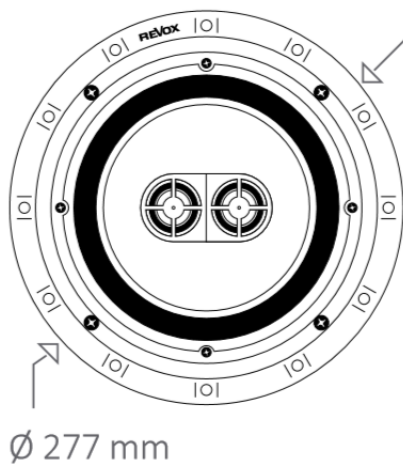

Revox speakers True studio sound quality

Revox Inceiling I82 stereo

In spite of the compact dimensions, the Revox Inceiling I82 stereo speaker delivers an amazing sound. The low mid-range driver provides sound with power and clarity in the low frequency range so that in most cases, additional bass speakers are unnecessary. The result is a brilliant, space-filling sound without any visible technology imposing itself on the room. With the Revox Inceiling I82 stereo speaker, a high quality stereo sound is possible with just one speaker when space is at a premium. Simple and problem-free installation is guaranteed thanks to the low-profile build-in depth.

Revox Inceiling I82 stereo without grill

Revox Inceiling I82 stereo

Revox Inceiling I82 stereo

Technical data:

Revox Inceiling I82 stereo

Double 2 way speaker system

Outer diameter	277 mm
Cutout diameter	238 mm
Installation depth	95 mm
Weight	2,3 kg
Power rating	2 x 40 Watt
Music power handling capacity	2 x 60 Watt
Impedance	2 x 6 Ohm
Frequency response	32 Hz – 20 kHz* / 48 Hz – 20 kHz**
Efficiency (2.83 V/1 m)	97 dB
Woofer / Midrange	205 mm polypropylene (double voice coil)
Tweeter	2 x 25 mm aluminium dome

*within ceiling / **with Revox cabinet