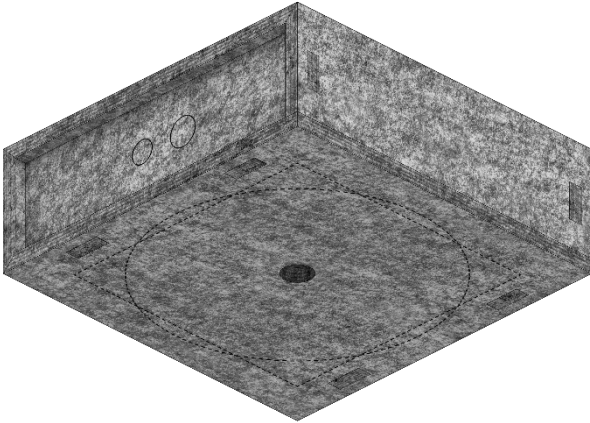

## Secoboxx XS for I52 and I82 Series

### Description

Universal recessed wall and ceiling housing for Inwall I52, Inceiling I52, Inwall I82 and Inceiling I82. Designed for suspended ceilings and drywalls. Recessed enclosure consisting of high-quality acoustic panels. The loudspeaker opening has to be made by a self-cut-out, the rest is prepared ready for mounting and easy to install.

### Scope of delivery (per piece)

- 1 Secoboxx XS made of polyester fleece grey, 1000 g/m<sup>2</sup>

### Order number

Secoboxx XS 1 791 462 00 I52 & I82 Series

Type	Secoboxx XS
Dimensions	290 × 290 × 100 mm (L × W × H)
Installation depth (inside)	max. 100 mm (87,5 mm + 12,5 mm)
Recess dimension X	○ circular: 240 mm □ square: 220 x 220 mm
Fire protection class	B1