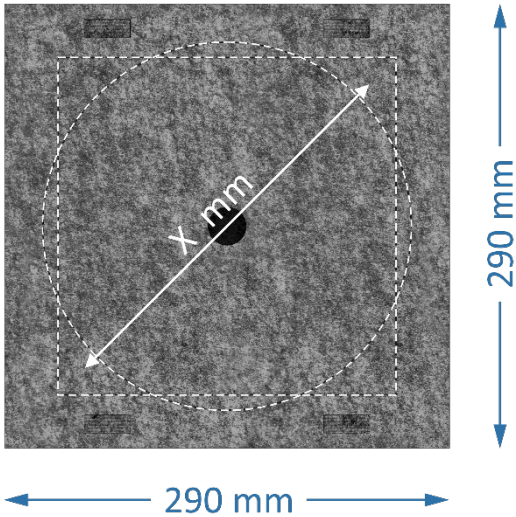

### Description

Universal recessed wall and ceiling housing for Inwall I52, Inceiling I52, Inwall I82 and Inceiling I82. Designed for suspended ceilings and drywalls. Recessed enclosure consisting of high-quality acoustic panels. The loudspeaker opening has to be made by a self-cut-out, the rest is prepared ready for mounting and easy to install.

### Features and benefits

- universally suitable for all Revox Built-in Speakers from the Inwall and Inceiling series
- optimum protection against dust, insects and drizzle
- optimised for open space speakers
- Pre-drilled tube entries in 20 mm and 25 mm

### Scope of delivery (per piece)

- 1 Secoboxx XS made of polyester fleece grey, 1000 g/m<sup>2</sup>

### Order number

Secoboxx XS 1 791 462 00 I52 & I82 Series

Type	Secoboxx XS
Dimensions	290 × 290 × 100 mm (L × W × H)
Installation depth (inside)	max. 100 mm (87,5 mm + 12,5 mm)
Recess dimension X	○ circular: 240 mm □ square: 220 x 220 mm
Fire protection class	B1