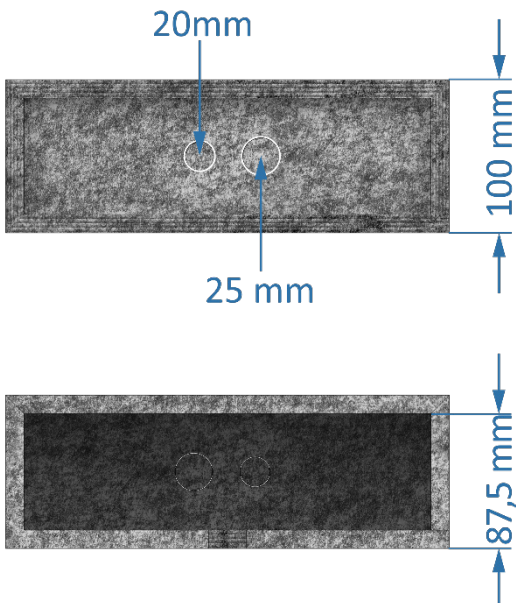

### Description

Universal recessed wall and ceiling housing for Inwall I52, Inceiling I52, Inwall I82 and Inceiling I82. Designed for suspended ceilings and drywalls. Recessed enclosure consisting of high-quality acoustic panels. The loudspeaker opening has to be made by a self-cut-out, the rest is prepared ready for mounting and easy to install.

### Features and benefits

- universally suitable for all Revox Built-in Speakers from the Inwall and Inceiling series
- optimum protection against dust, insects and drizzle
- optimised for open space speakers
- Pre-drilled tube entries in 20 mm and 25 mm

### Scope of delivery (per piece)

- 1 Secoboxx XS made of polyester fleece grey, 1000 g/m<sup>2</sup>

### Order number

Secoboxx XS 1 791 462 00 I52 & I82 Series

Type	Secoboxx XS
Dimensions	290 × 290 × 100 mm (L × W × H)
Installation depth (inside)	max. 100 mm (87,5 mm + 12,5 mm)
Recess dimension X	○ circular: 240 mm □ square: 220 x 220 mm
Fire protection class	B1