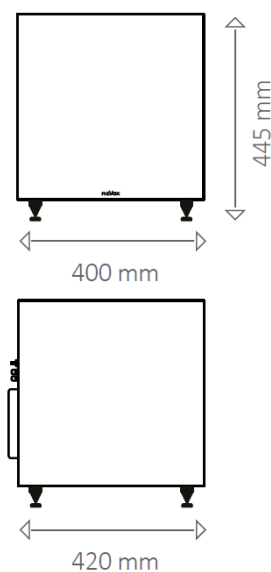

W 400 mm x D 420 mm x H 445 mm

Weight 18,5 kg

Lacquered cabinet

RMS output power 250 Watt

Pulse output power 300 Watt

Frequency response 27 Hz – 40 Hz ... 200 Hz*
(IEC 268)

Max. SPL 113 dB

Woofer / Midrange 260 mm